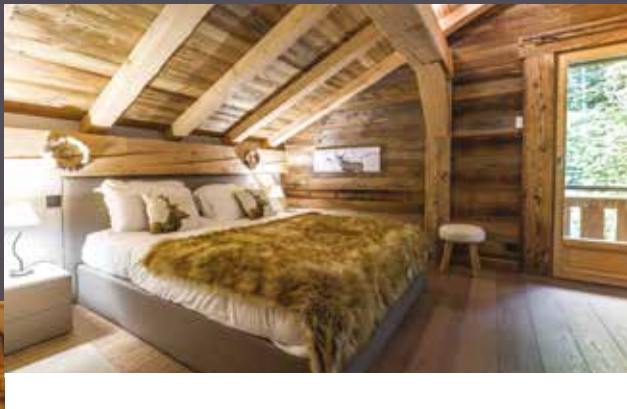

Chalet White Fox

The largest chalet in the hamlet reveals, from your terrace, a remarkable view of the surrounding pastures and the Mont Blanc range.

 10 people

 363 m², 3 levels (no lift)

 5 suites (one with private leaving room)

 Hammam